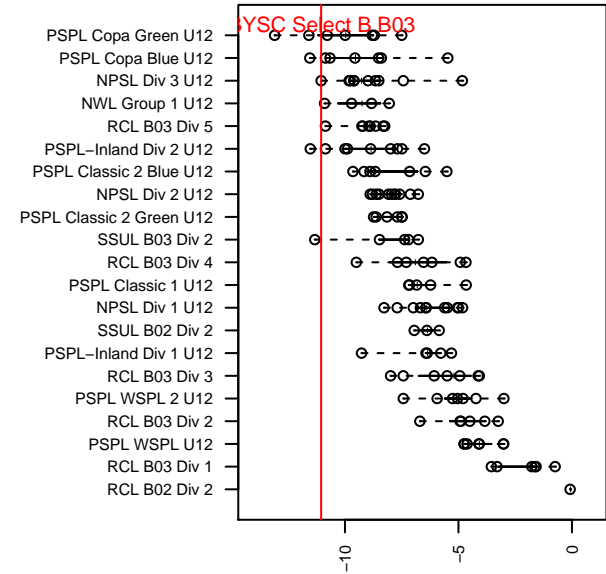

BYSC Select B B03

Bellevue Youth SC
Bellevue, WA
B03 total strength=144
attack=0.12 defense=0.09
fall league = NPSL Div 3 U12
notes= Mulfinger 2015

alt names used:
BYSC U12 Blue
BYSC Select B03 B Mulfinger

Venues played:
2015 Xtreme Cup BU12 Silver
2015 NPSL Division 3 U12

**attack and defense variance (black dot)
relative to other teams
and top 10 in region**

**attack and defense rating
relative to others at age
and all opponents in last 13 months**